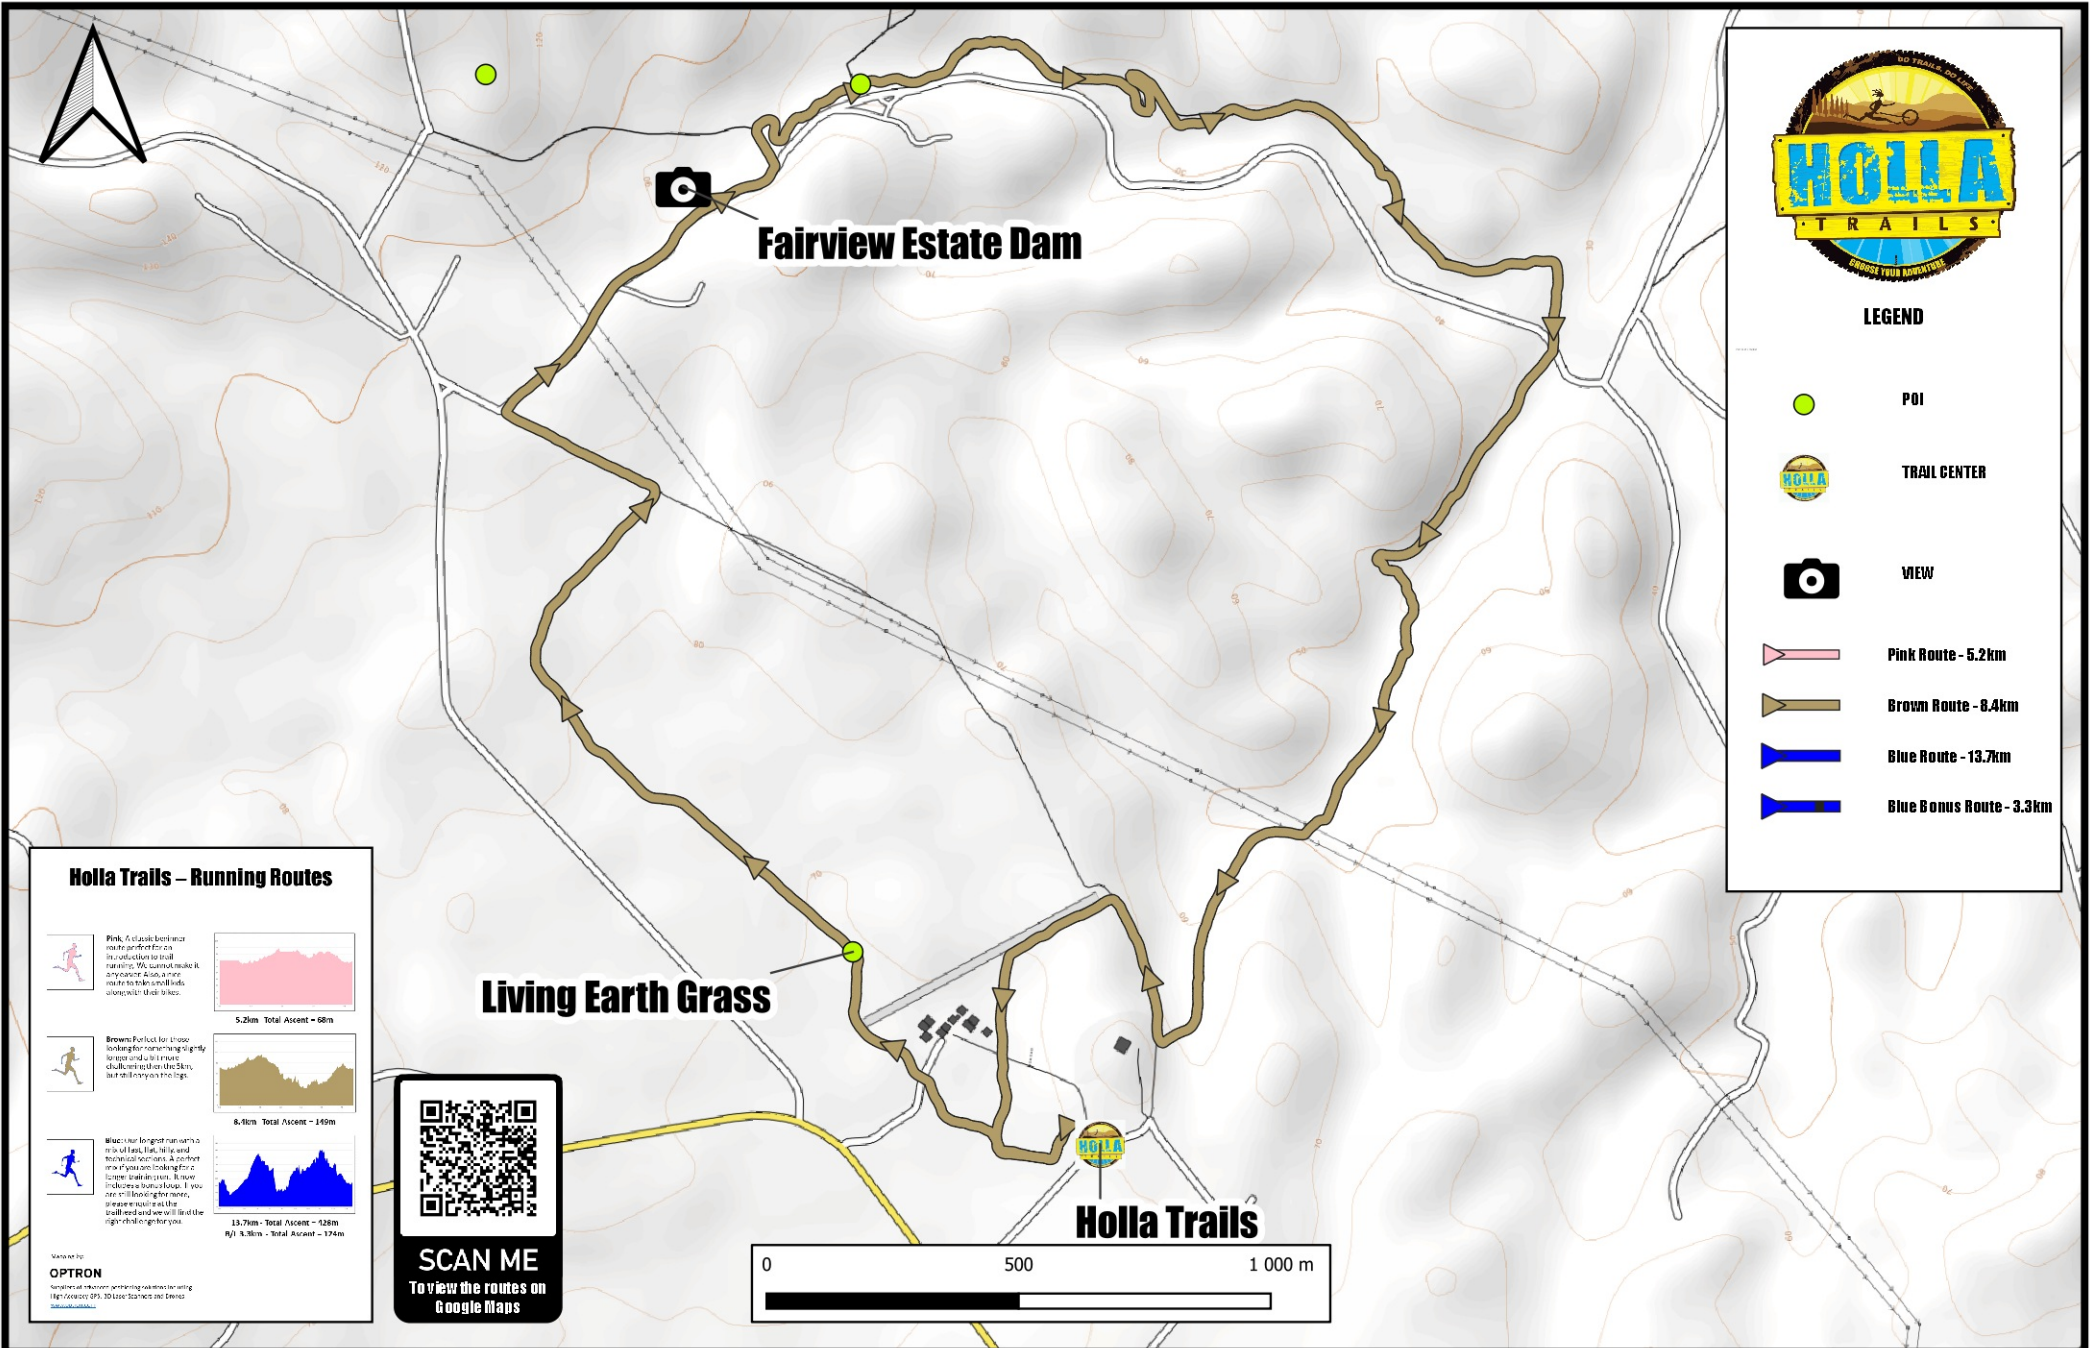

HOLLA TRAILS - Brown Running Route

Holla Trails - Running Routes